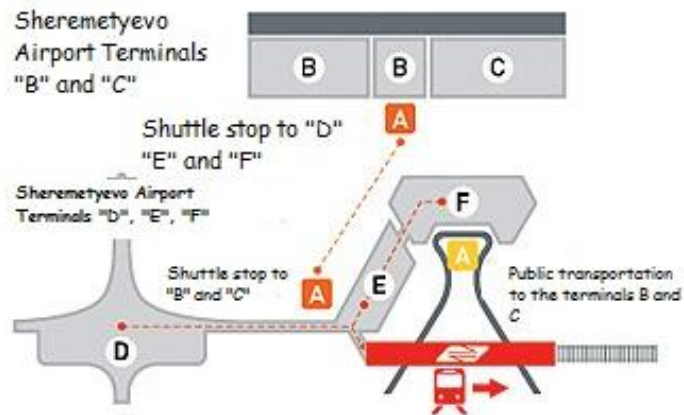

ROUTES FROM THE AIRPORT TO MOSCOW

From Sheremetyevo Airport to Moscow, Belorusskiy railway station

Sheremetyevo Airport Terminal D E F and Aeroexpress are connected by a pedestrian walkway between. Passengers from the terminal B can take a bus Shuttle to Terminal E.

From Domodedovo Airport to Moscow, Paveletzkiy railway station

Ticket office and entrance to the railway terminal Aeroexpress located near the exit of the arrival area extensions. On arrival with international lines, follow the signs in the airport complex.

From Vnukovo Airport to Moscow, Kievskiy railway station

Railway station Aeroexpress located directly under the international terminal A and within walking distance from the terminals B and E of the arrivals hall where you should go outside to get to the station and go down the escalator to the platform.